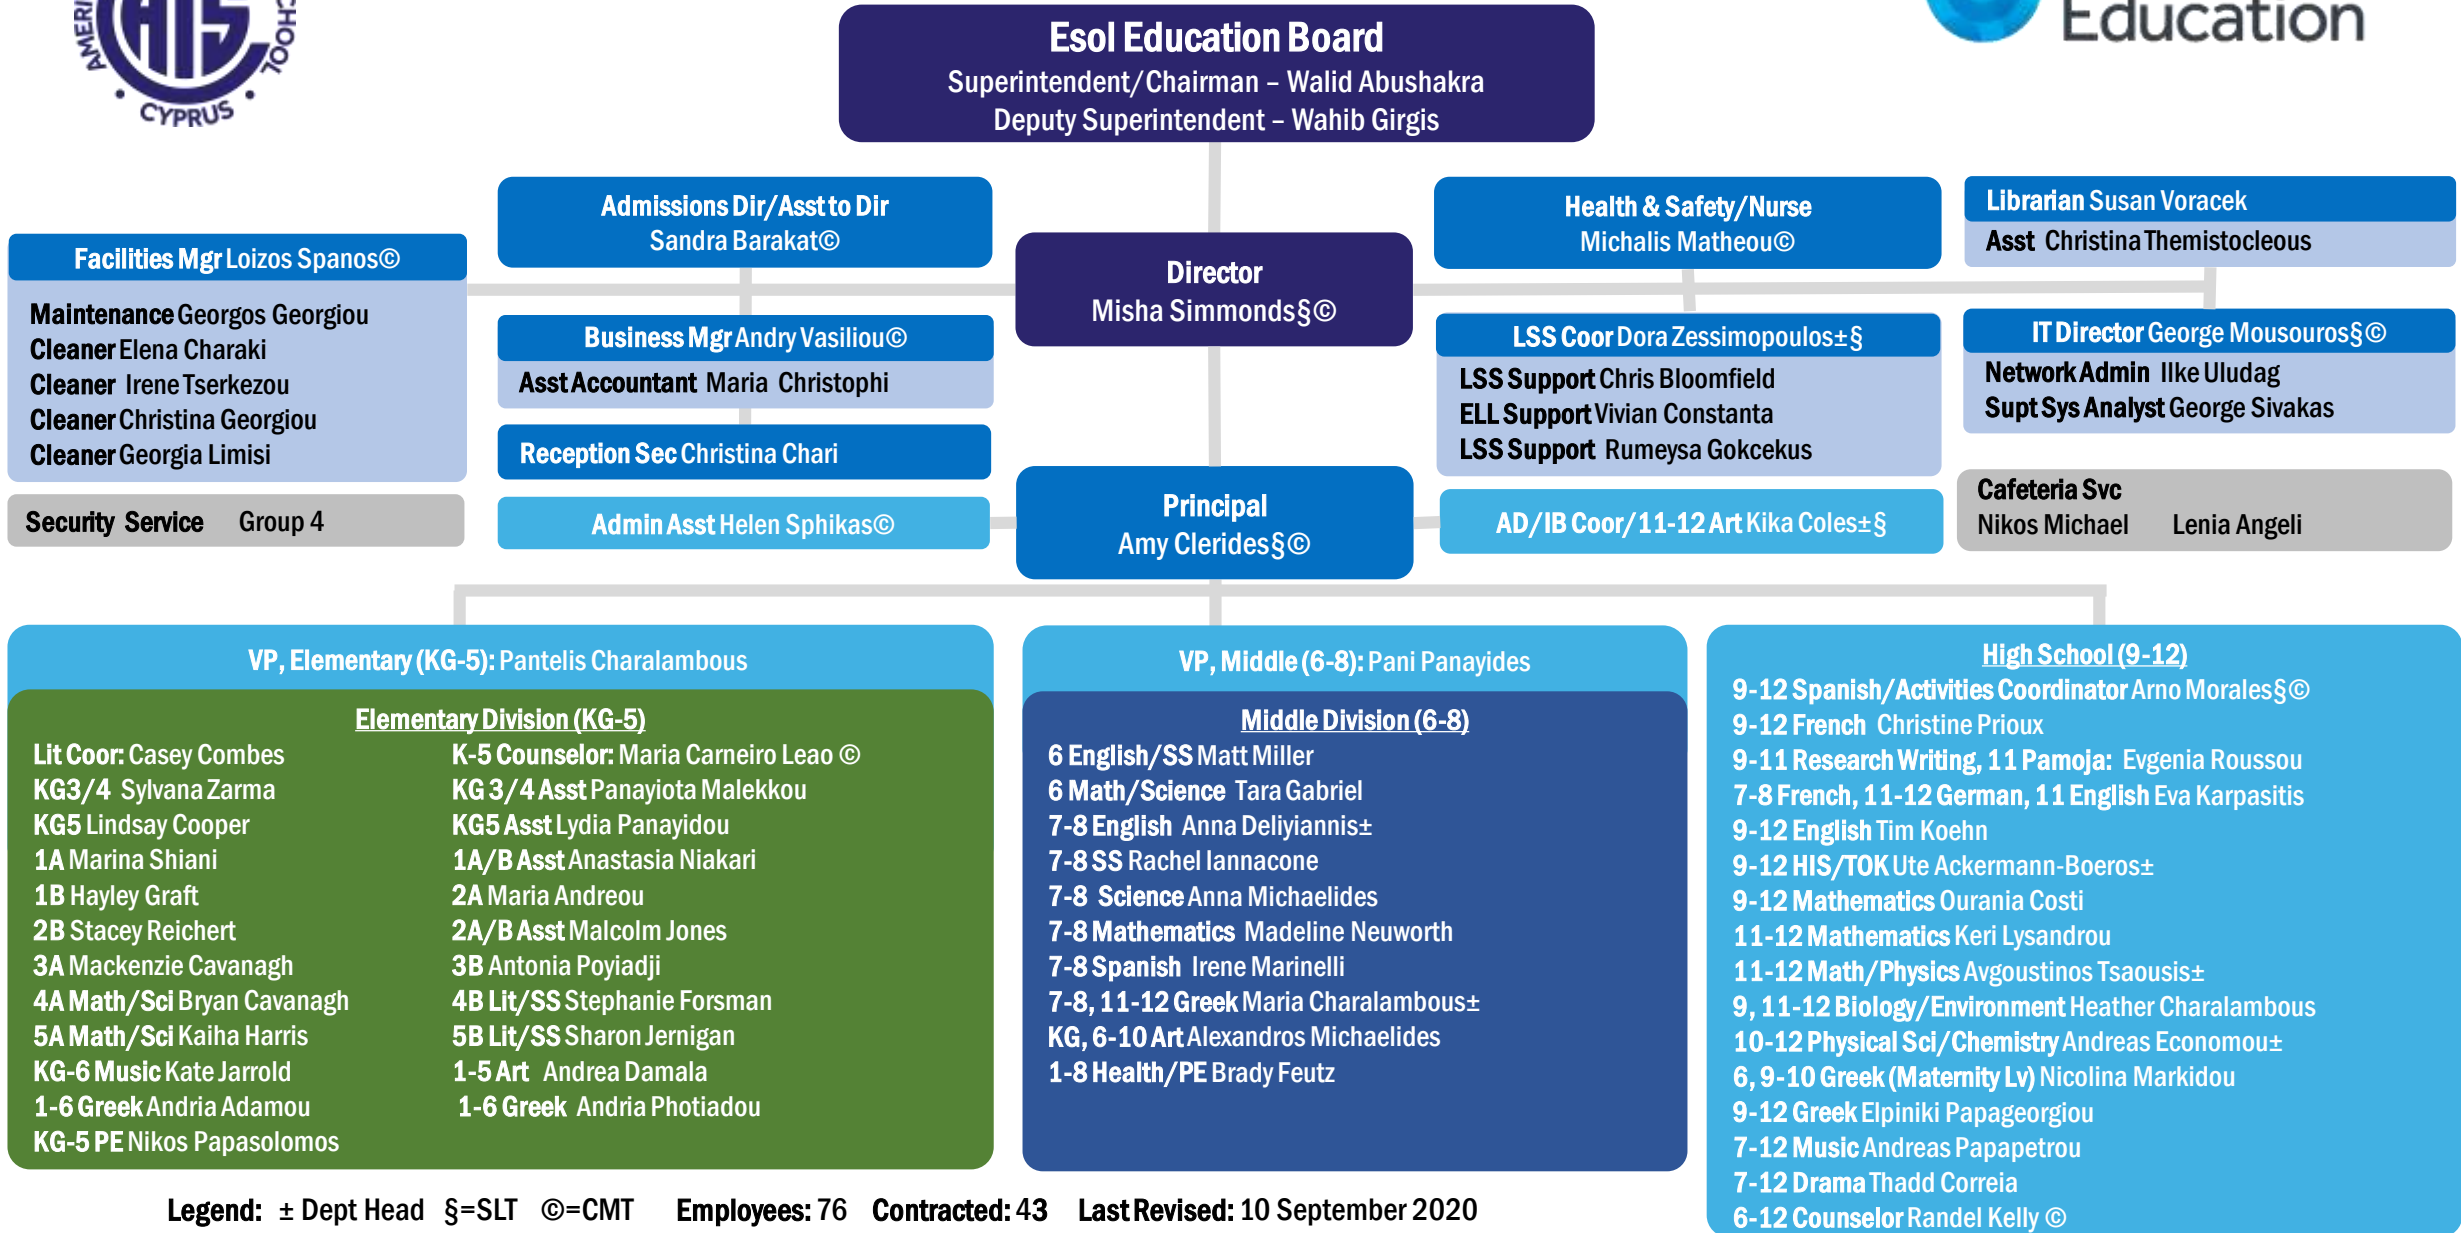

# AISC 2020-2021 Organization Chart

**Legend:** ± Dept Head §=SLT ©=CMT **Employees: 76 Contracted: 43 Last Revised: 10 September 2020**